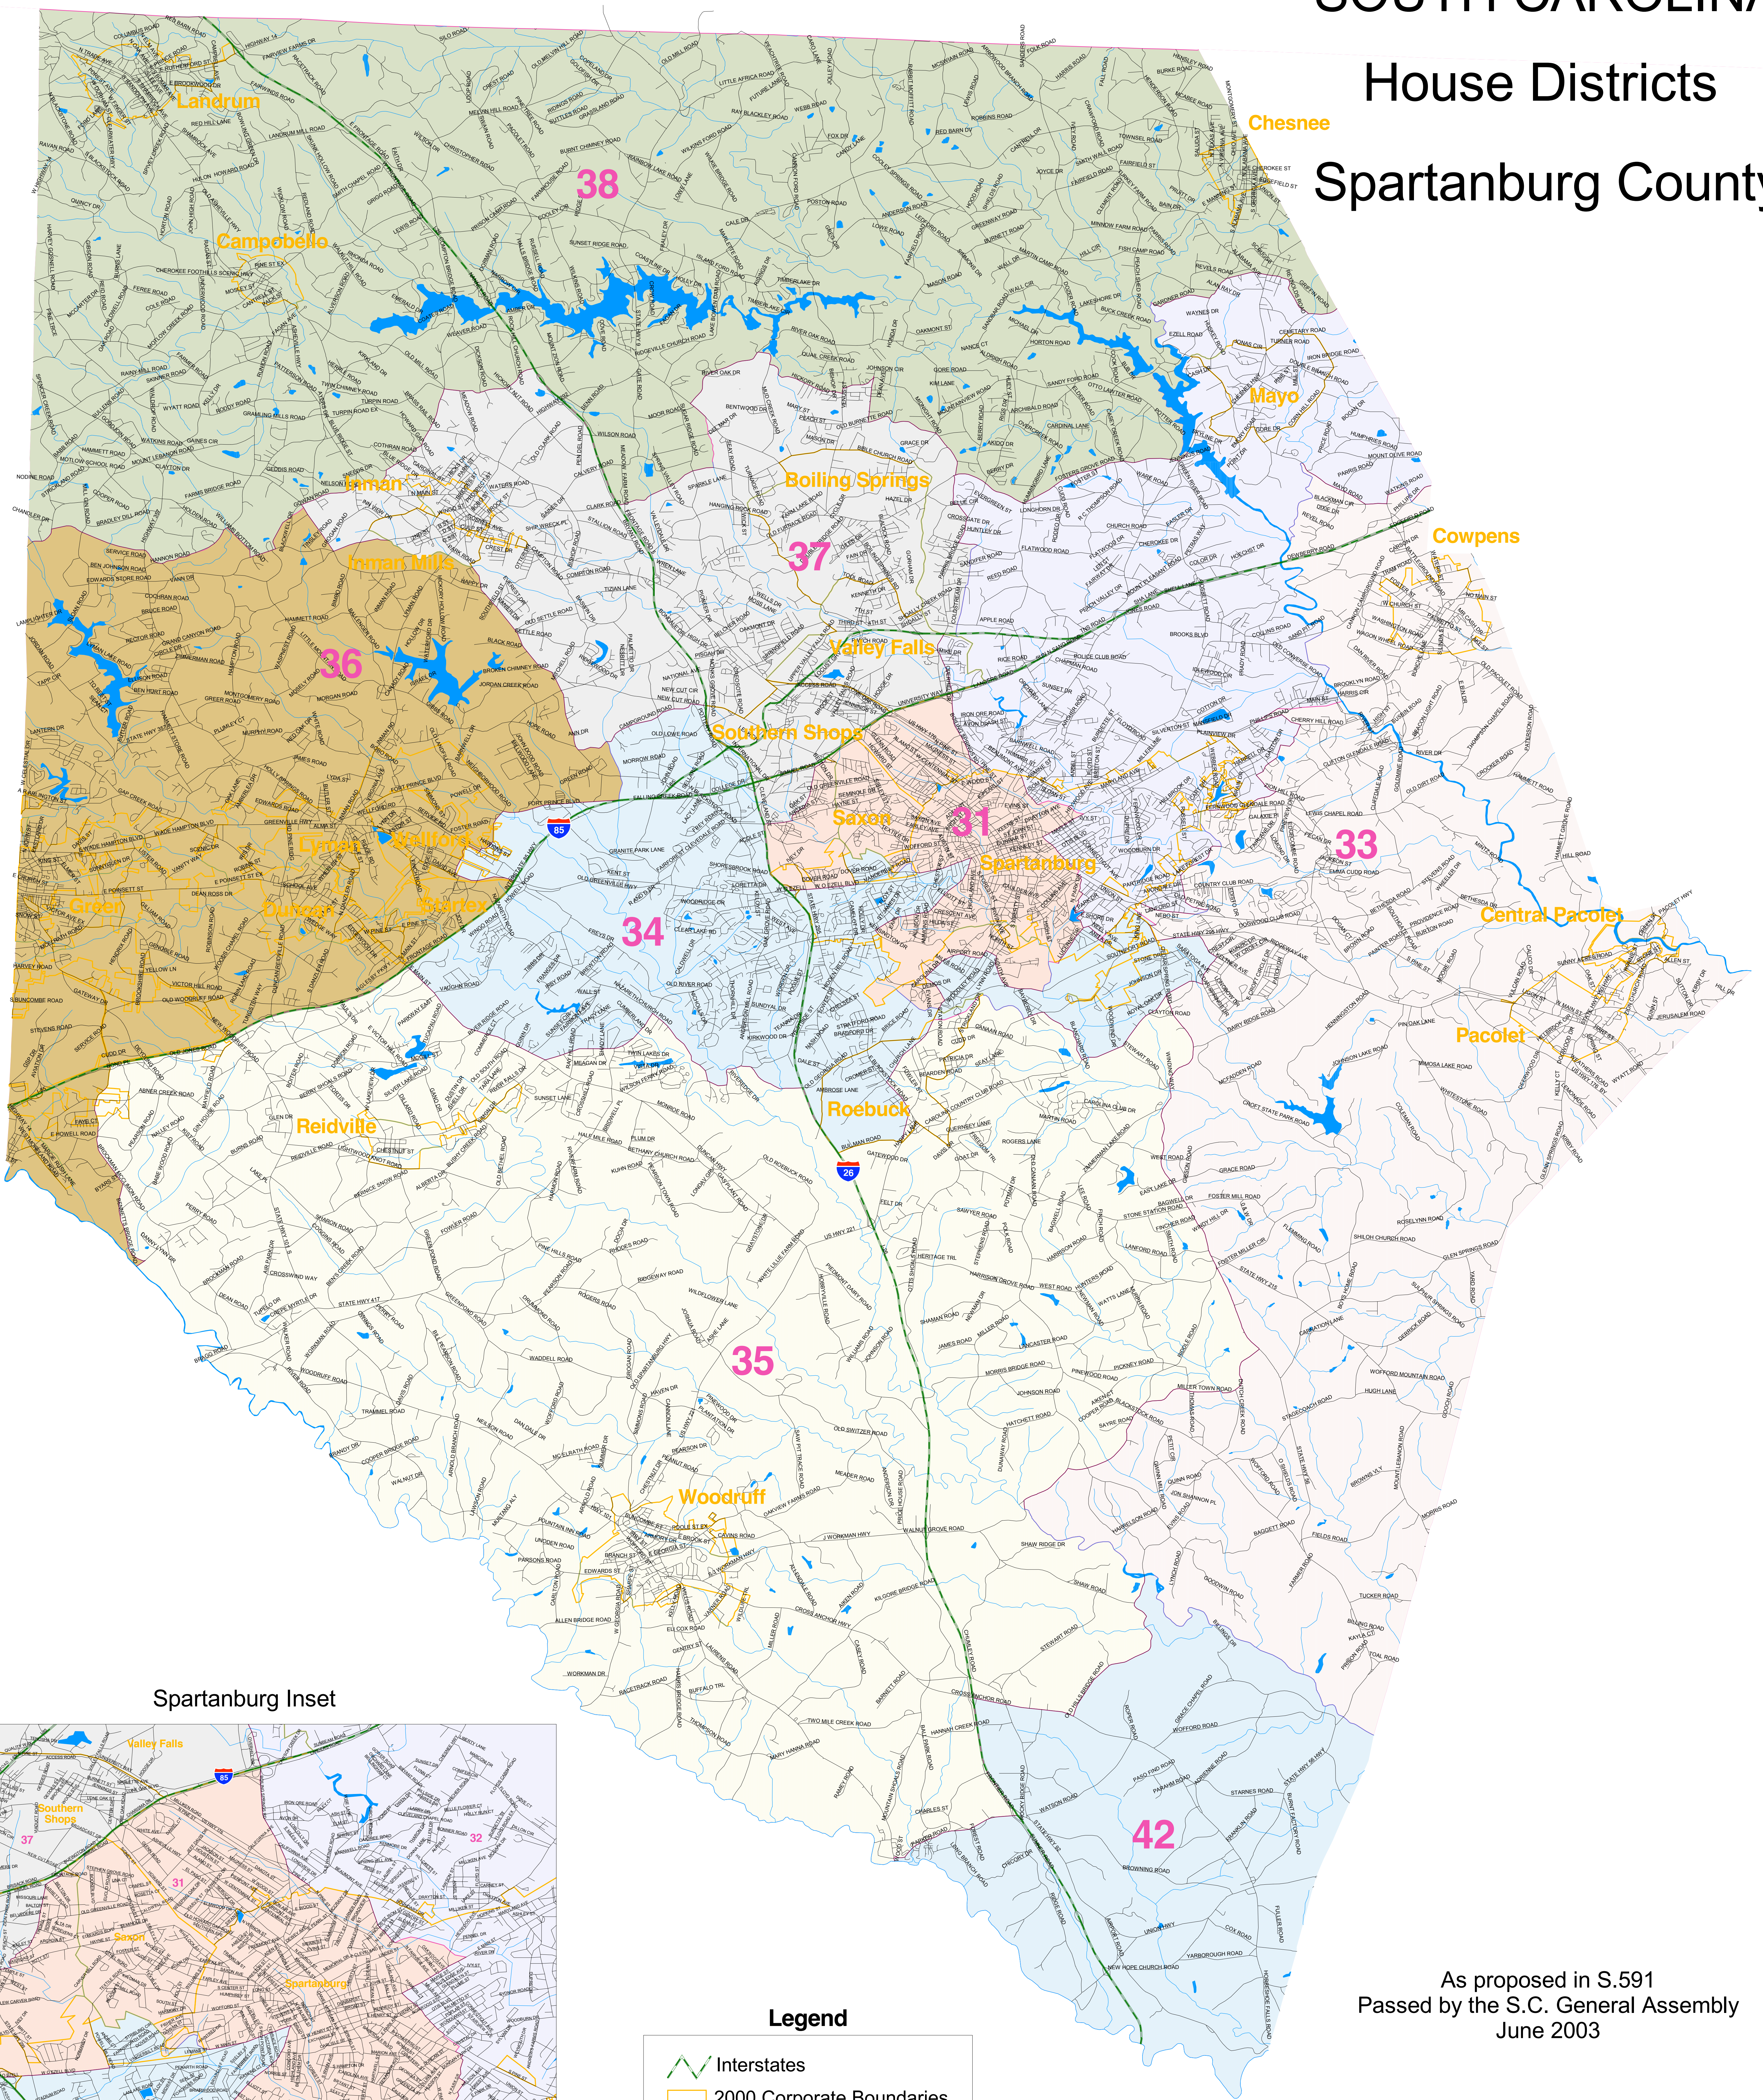

SOUTH CAROLINA

House Districts

Spartanburg County

Spartanburg Inset

Legend

- Interstates
- 2000 Corporate Boundaries

** This map is not for resale or redistribution **

As proposed in S.591
Passed by the S.C. General Assembly
June 2003

As of the date of this printing, Bill S.591 has not been Precleared
under Section 5 of the Voting Rights Act by U.S. Department of Justice.