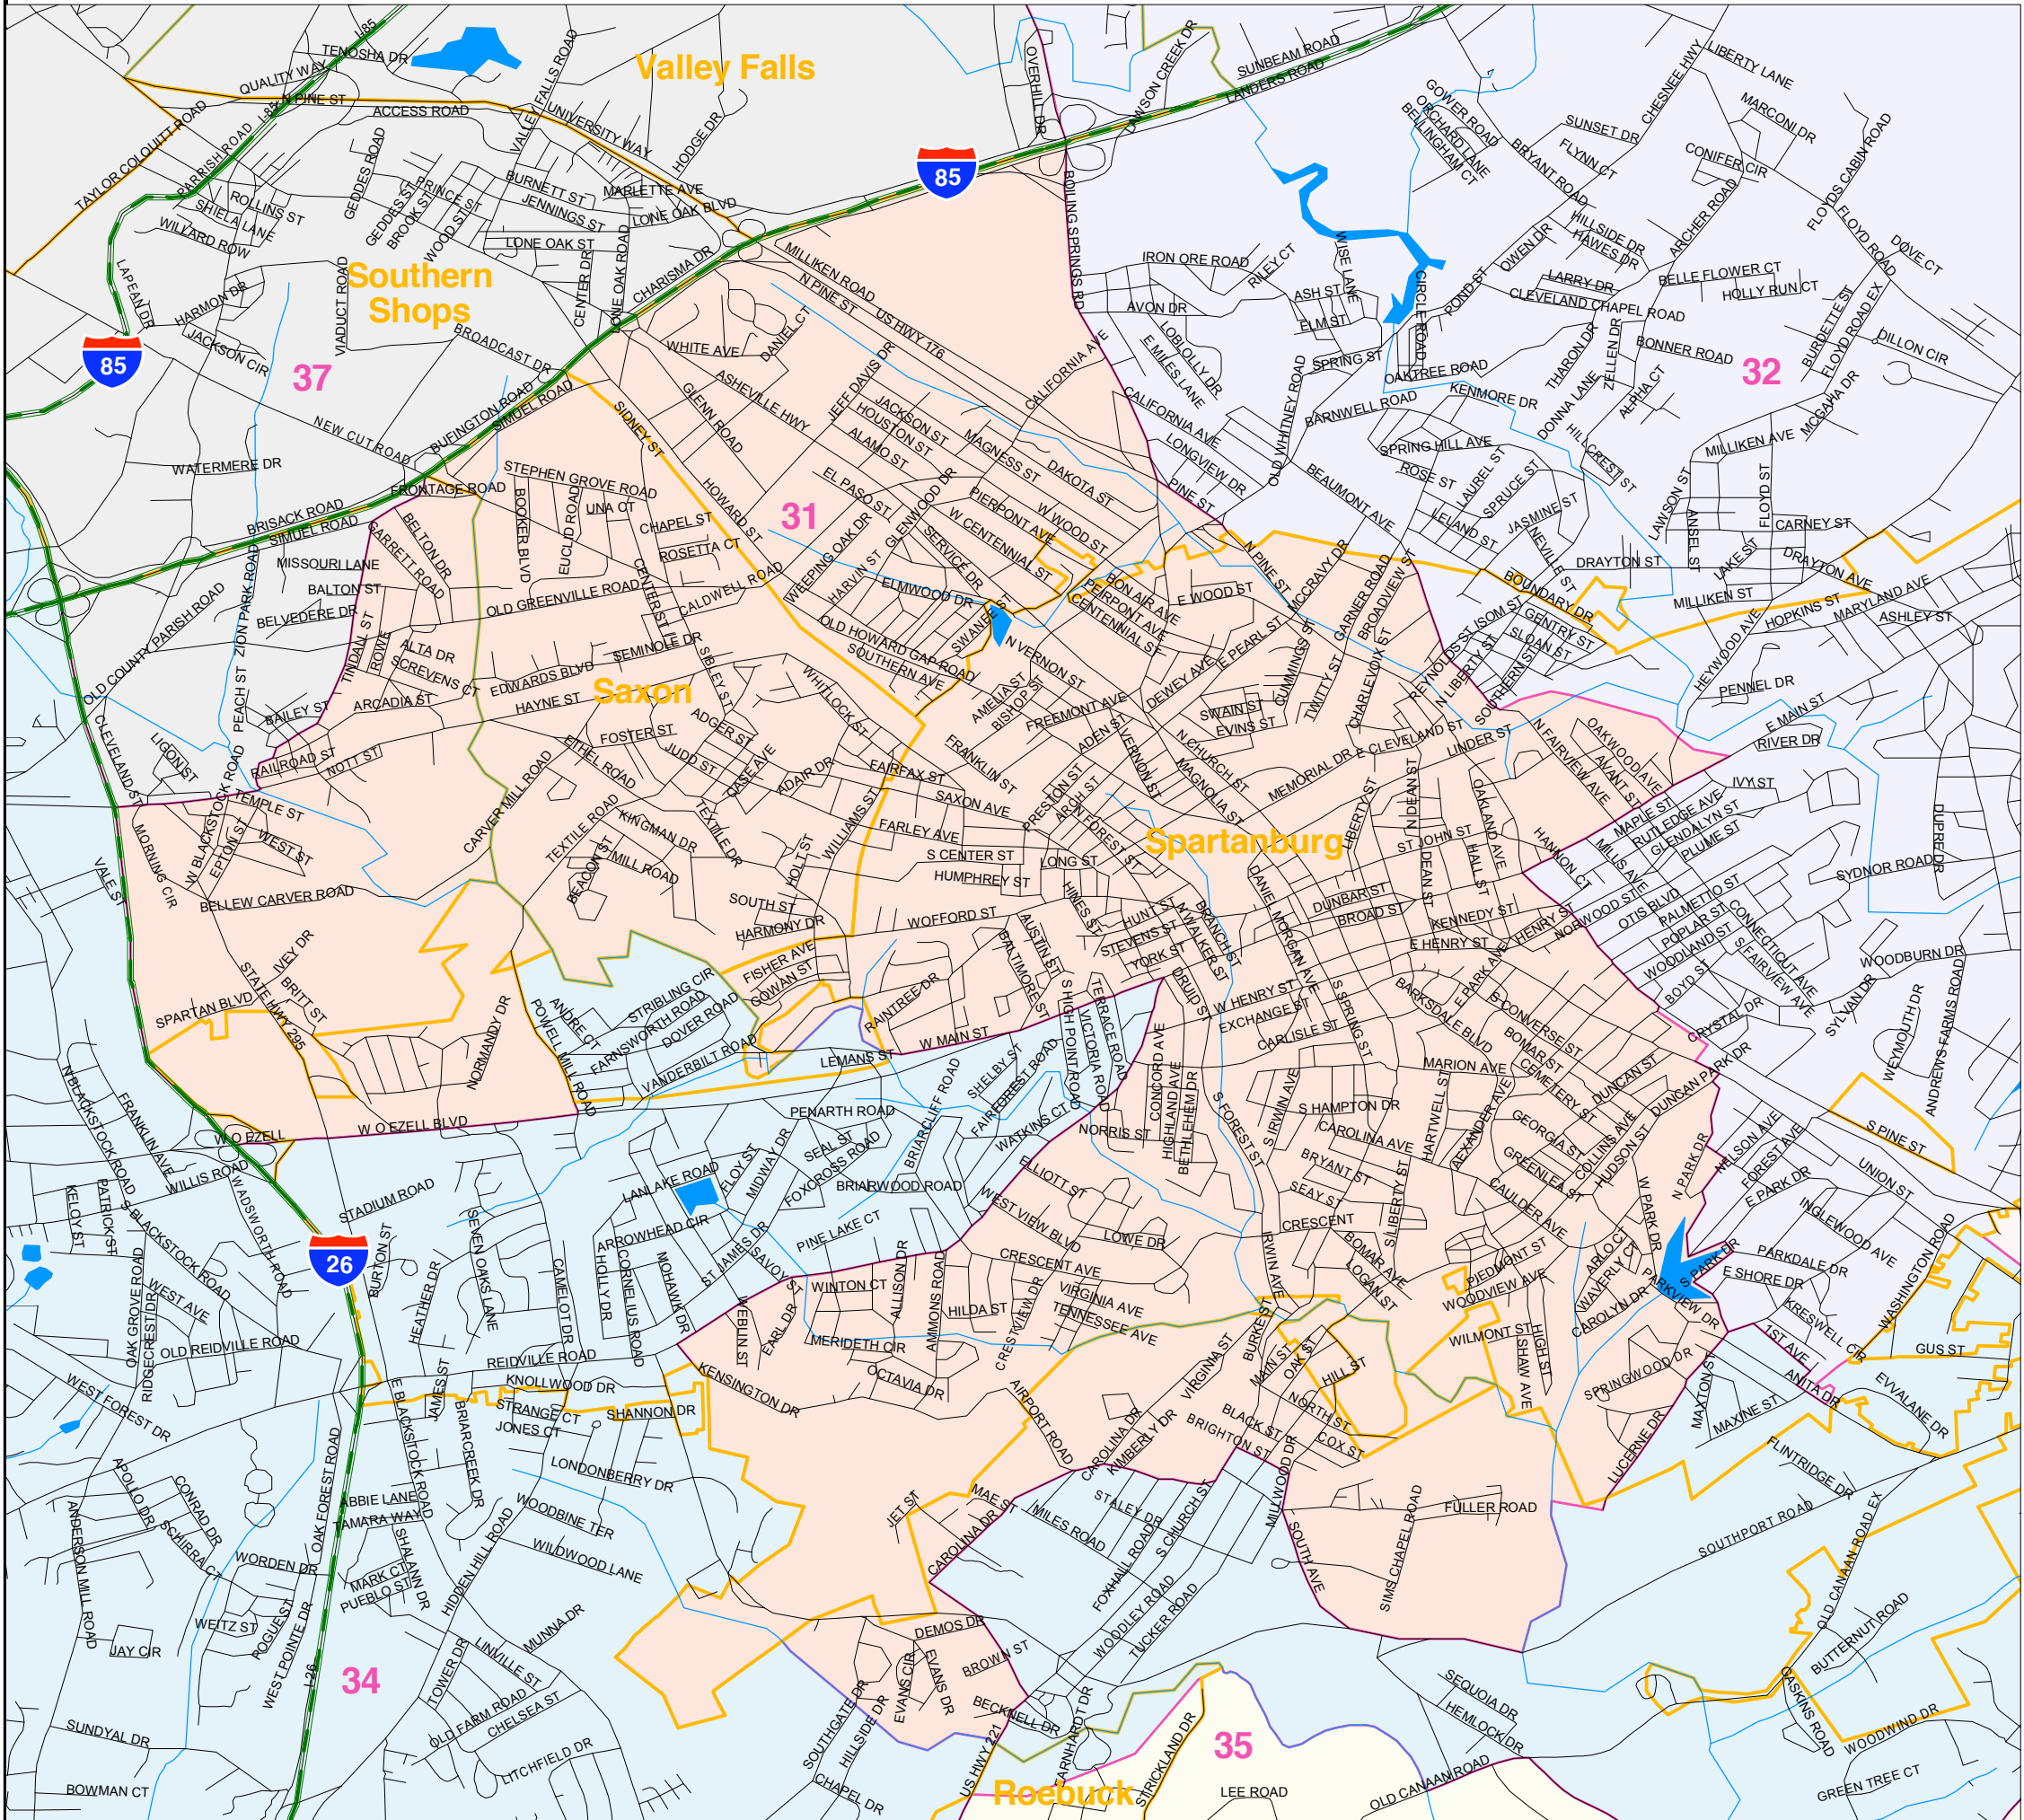

SOUTH CAROLINA

House Districts

Spartanburg County

Spartanburg Inset

Legend

- Interstates
- 2000 Corporate Boundaries

** This map is not for resale or redistribution **

As proposed in S.591
Passed by the S.C. General Assembly
June 2003

As of the date of this printing, Bill S.591 has not been Precleared
under Section 5 of the Voting Rights Act by U.S. Department of Justice.